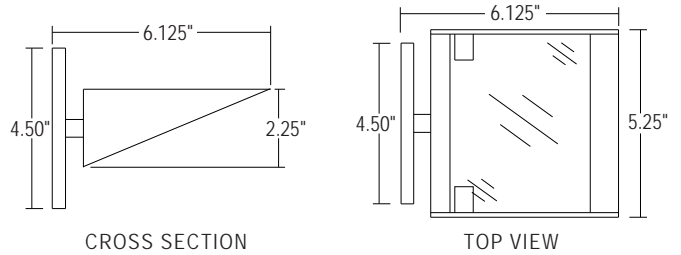

**WS 7215-LED-ELV-1**  
**The LED Wedge Lens™**  
LED WALL SCONCE

**PROJECT**

**TYPE**

- Formed Steel Housing
- Square Backplate
- 2,600 Lumens, 20 Watts
- 130 Lumens per Watt
- 120V AC ELV LED Dimming Compatible
- Dimming to 15% standard  
(Dimming to 0% possible with select controls)
- Clear Micro Prismatic Lens standard
- Rich Powder Coat Finish
- Recommended Mounting Box: 4" Octagonal
- UL and CUL Listed Damp Location