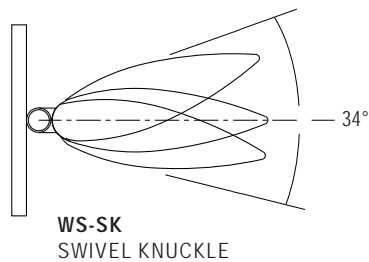

### SWIVEL KNUCKLES

OUR OPTIONAL SWIVEL KNUCKLE ALLOWS FOR 34° ADJUSTMENT (17° UP OR DOWN) FOR OPTIMUM LIGHT DIRECTION