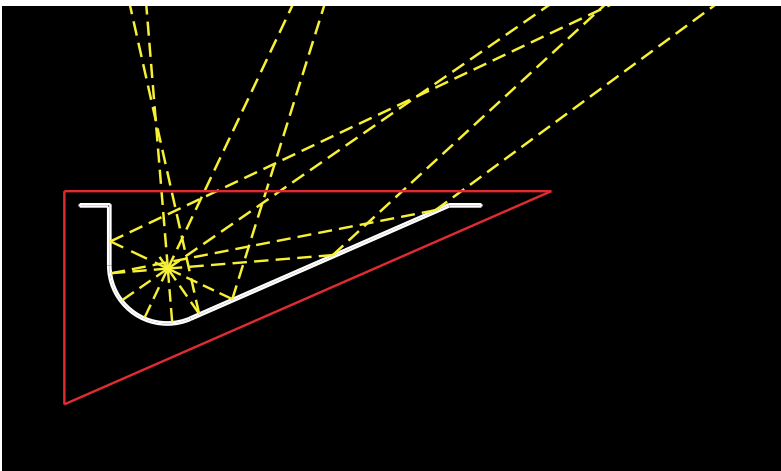

RICH, DURABLE POWDER COAT FINISHES

ALSO AVAILABLE IN
RAW RAW CAST ALUMINUM
(NO FINISH)
CC CUSTOM COLORS

COMPUTER DESIGNED SPECULAR REFLECTORS (halogen fixtures only)

LED FIXTURES DESIGNED TO PERFORM AS OUR HALOGEN FIXTURES