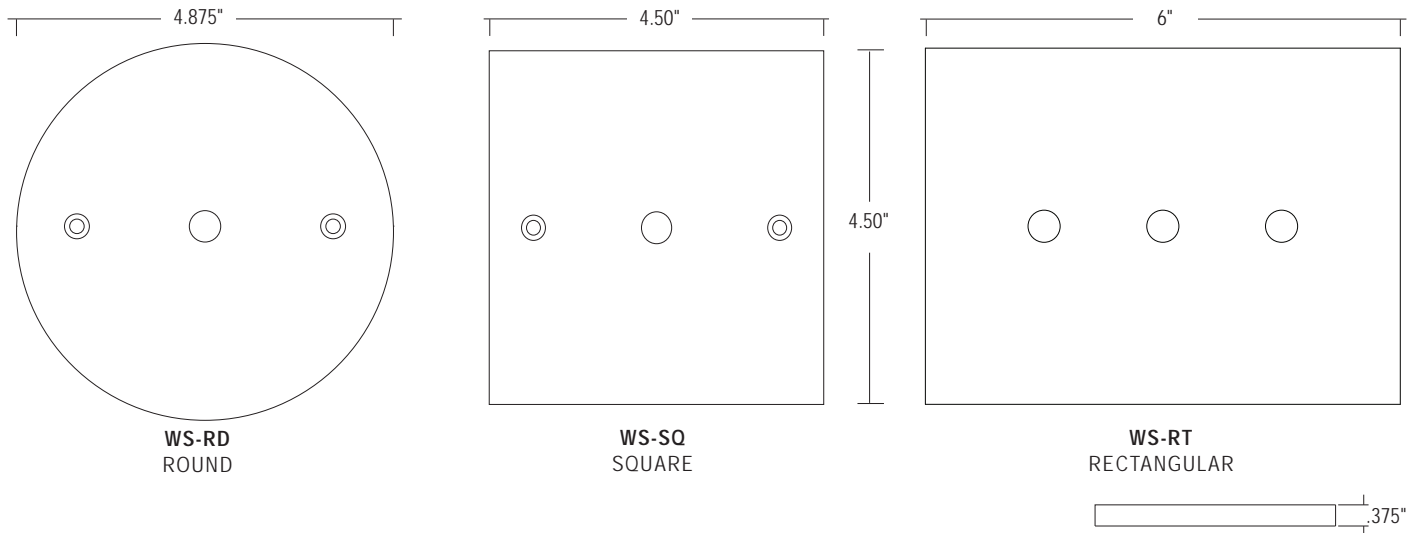

### SWIVEL KNUCKLES

OUR OPTIONAL SWIVEL KNUCKLE ALLOWS FOR 34° ADJUSTMENT (17° UP OR DOWN) FOR OPTIMUM LIGHT DIRECTION