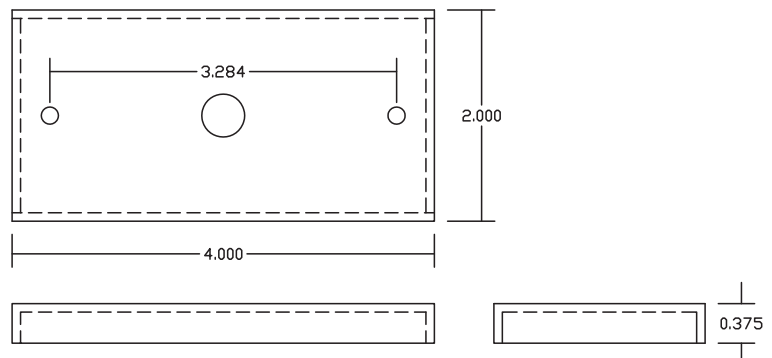

CUSTOMIZATION

CUSTOM ACCESSORIES ARE AVAILABLE INCLUDING STEMS, SHIELDING, SHROUDS AND BACKPLATES. PLEASE CONSULT THE FACTORY ON YOUR CUSTOM DESIGNED PROJECT.