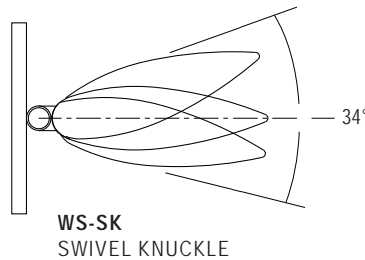

### SWIVEL KNUCKLES

OUR OPTIONAL SWIVEL KNUCKLE ALLOWS FOR 34° ADJUSTMENT (17° UP OR DOWN) FOR OPTIMUM LIGHT DIRECTION