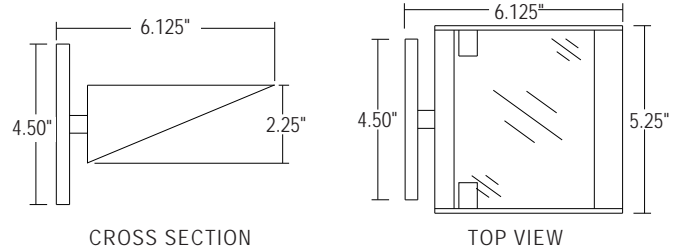

PROJECT

TYPE

- Formed Steel Housing
- Square Backplate standard
- Specular Reflector
- 100 Watt or 150 Watt BA15D base Halogen Lamping
  (order separately or by others)
- Clear Tempered Protective Lens standard
- Rich Powder Coat Finish
- Recommended Mounting Box: 4" Octagonal
- UL and CUL Listed Damp Location