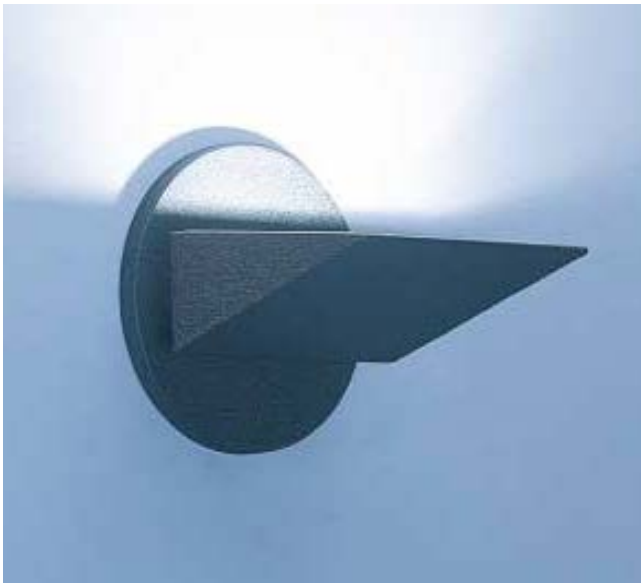

PROJECT

TYPE

- Cast Aluminum Housing
- Round Backplate standard
- 2,700 Lumens, 26 Watts standard
- 105 Lumens per Watt
- 0-10V Dimming Compatible
- Universal Voltage (120-277V)
- Clear Micro Prismatic Lens standard
- Rich Powder Coat Finish
- Recommended Mounting Box: 4" Octagonal, min. 2" deep
- UL and CUL Listed Damp Location

WALL SCONCE BACKPLATES

OUR WALL SCONCE FIXTURES COME STANDARD WITH ROUND, SQUARE OR RECTANGULAR BACKPLATES IN MATCHING POWDERCOAT FINISHES

SWIVEL KNUCKLES

OUR OPTIONAL SWIVEL KNUCKLE ALLOWS FOR 34° ADJUSTMENT (17° UP OR DOWN) FOR OPTIMUM LIGHT DIRECTION