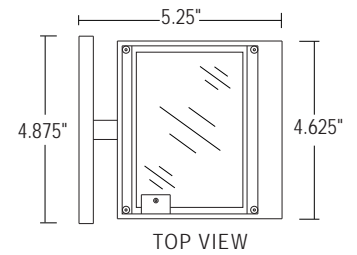

PROJECT

TYPE

- Cast Aluminum Housing
- Round Backplate standard
- 2,700 Lumens, 26 Watts standard
- 105 Lumens per Watt
- 0-10V Dimming Compatible
- Universal Voltage (120-277V)
- Clear Micro Prismatic Lens standard
- Rich Powder Coat Finish
- Recommended Mounting Box: 4" Octagonal, min. 2" deep
- UL and CUL Listed Damp Location