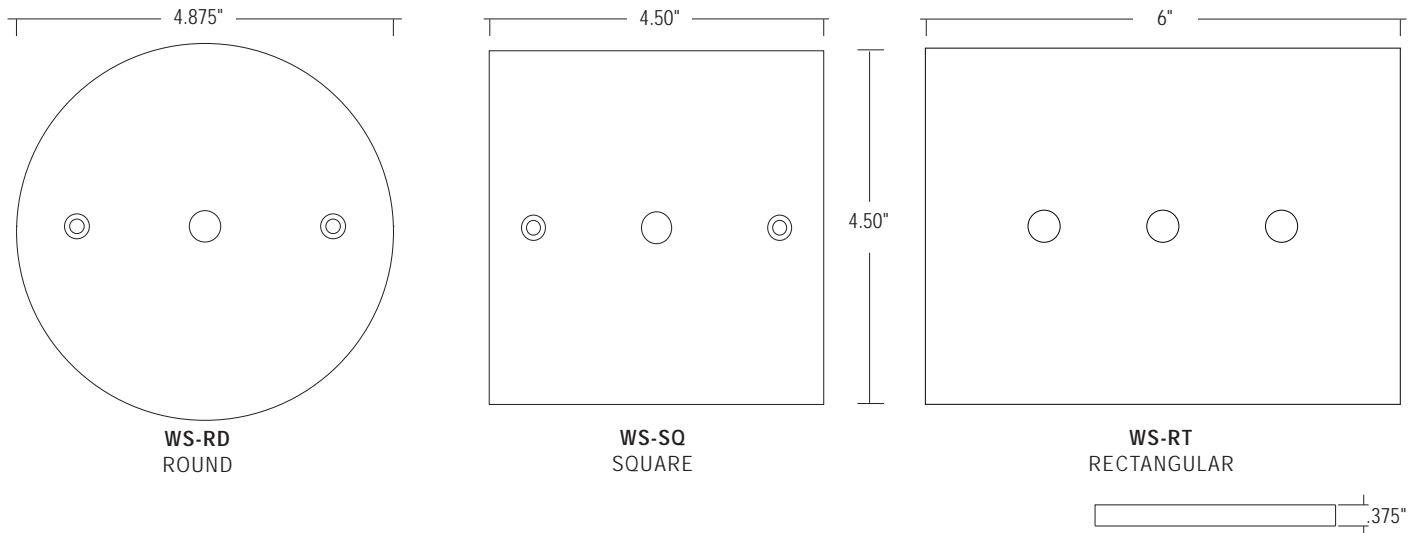

WALL SCONCE BACKPLATES

OUR WALL SCONCE FIXTURES COME STANDARD WITH ROUND, SQUARE OR RECTANGULAR BACKPLATES IN MATCHING POWDERCOAT FINISHES