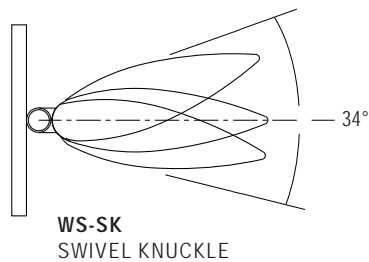

WALL SCONCE BACKPLATES

OUR WALL SCONCE FIXTURES COME STANDARD WITH ROUND, SQUARE OR RECTANGULAR BACKPLATES IN MATCHING POWDERCOAT FINISHES

SWIVEL KNUCKLES

OUR OPTIONAL SWIVEL KNUCKLE ALLOWS FOR 34° ADJUSTMENT (17° UP OR DOWN) FOR OPTIMUM LIGHT DIRECTION