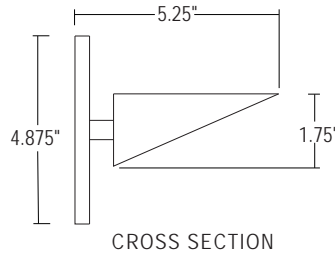

PROJECT

TYPE

- Cast Aluminum Housing
- Round Backplate standard
- 2,700 Lumens, 26 Watts standard
- 105 Lumens per Watt
- 0-10V Dimming Compatible
- Universal Voltage (120-277V)
- Clear Micro Prismatic Lens standard
- Rich Powder Coat Finish
- Recommended Mounting Box: 4" Octagonal, min. 2" deep
- UL and CUL Listed Damp Location