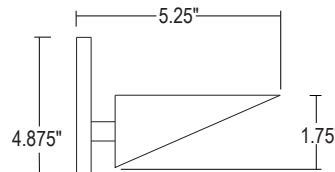

**WS 6215-LED-Z10-DW**  
**The LED Wedge™**  
 DIM TO WARM LED WALL SCONCE

**PROJECT**

**TYPE**

CROSS SECTION

TOP VIEW

- Cast Aluminum Housing
- Round Backplate standard
- 2,800 Lumens, 24 Watts standard
- 117 Lumens per Watt
- 3000K - 1800K Range
- 0-10V Dimming Compatible
- Universal Voltage (120-277V)
- Clear Micro Prismatic Lens standard
- Rich Powder Coat Finish
- Recommended Mounting Box: 4" Octagonal, min. 2" deep
- UL and CUL Listed Damp Location