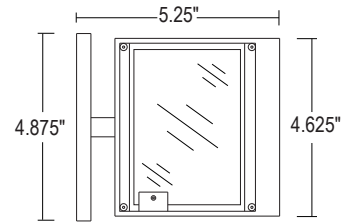

**WS 6215-LED-Z10-DW**  
**The LED Wedge™**  
 DIM TO WARM LED WALL SCONCE

**PROJECT**

**TYPE**

CROSS SECTION

TOP VIEW

- Cast Aluminum Housing
- Round Backplate standard
- 2,800 Lumens, 24 Watts standard
- 117 Lumens per Watt
- 3000K - 1800K Range
- 0-10V Dimming Compatible
- Universal Voltage (120-277V)
- Clear Micro Prismatic Lens standard
- Rich Powder Coat Finish
- Recommended Mounting Box: 4" Octagonal, min. 2" deep
- UL and CUL Listed Damp Location