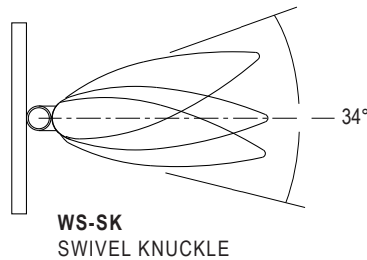

### SWIVEL KNUCKLES

OUR OPTIONAL SWIVEL KNUCKLE ALLOWS FOR 34° ADJUSTMENT (17° UP OR DOWN) FOR OPTIMUM LIGHT DIRECTION