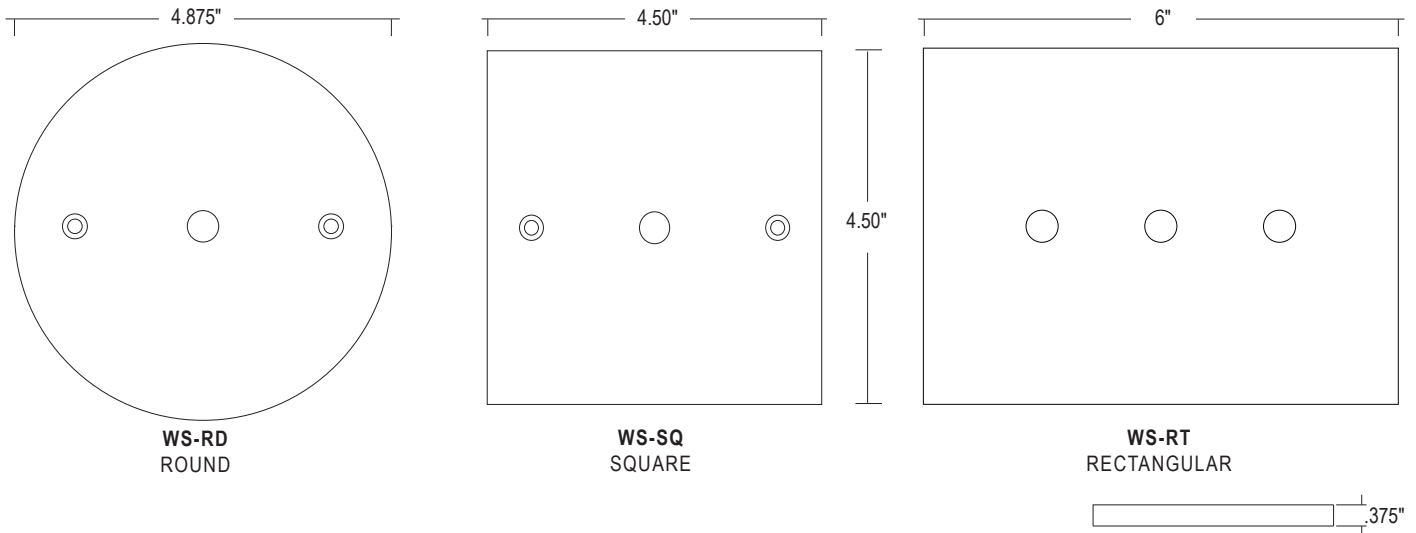

### SWIVEL KNUCKLES

OUR OPTIONAL SWIVEL KNUCKLE ALLOWS FOR 34° ADJUSTMENT (17° UP OR DOWN) FOR OPTIMUM LIGHT DIRECTION