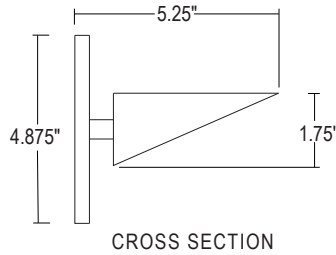

WS 6215-LED-ELVT-1-DW
The LED Wedge™
DIM TO WARM LED WALL SCONCE

PROJECT

TYPE

- Cast Aluminum Housing
- Round Backplate standard
- 2,800 Lumens, 24 Watts standard
- 117 Lumens per Watt
- 3000K - 1800K Range
- 120V AC ELV/TRIAC LED Dimming Compatible
- Dimming to 5% standard
- Clear Micro Prismatic Lens standard
- Rich Powder Coat Finish
- Recommended Mounting Box: 4" Octagonal, min. 2" deep
- UL and CUL Listed Damp Location

Modifications and custom configurations are available.
Please consult factory.