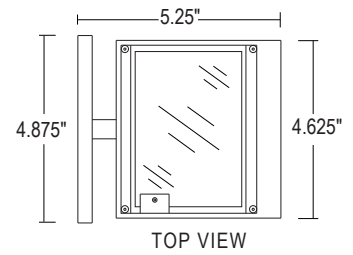

WS 6215-LED-ELVT-1-DW
The LED Wedge™
DIM TO WARM LED WALL SCONCE

PROJECT

TYPE

- Cast Aluminum Housing
- Round Backplate standard
- 2,800 Lumens, 24 Watts standard
- 117 Lumens per Watt
- 3000K - 1800K Range
- 120V AC ELV/TRIAC LED Dimming Compatible
- Dimming to 5% standard
- Clear Micro Prismatic Lens standard
- Rich Powder Coat Finish
- Recommended Mounting Box: 4" Octagonal, min. 2" deep
- UL and CUL Listed Damp Location

Modifications and custom configurations are available.
Please consult factory.