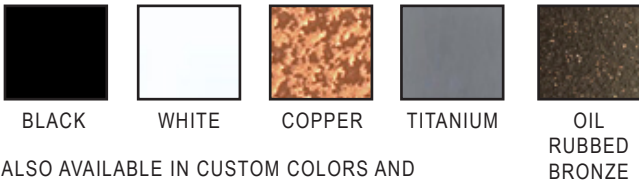

ALSO AVAILABLE IN CUSTOM COLORS AND RAW CAST ALUMINUM (NO FINISH)

ORDERING FORMAT

SERIES
WS-6215-LED-ELVT-1
The LED Wedge™

KELVIN RANGE
DW
Dim to Warm
3000K to 1800K

CRI
90
90+

FINISH
WHP
White Powder Coat
BLP
Black Powder Coat
COP
Copper Powder Coat
TTP
Titanium Powder Coat
OBP
Oil Rubbed Bronze Powder Coat
RAW
Raw Cast Aluminum
(no finish)
CC
Custom Color

OPTIONAL ACCESSORIES
DIFFUSER
WS-SD-S2
Saw Tooth Diffuser

ADJUSTMENT
WS-SK
Swivel Knuckle
allows for 34° adjustment
(17° up or down)

LENS
WS-L-S2-MP-CL
Clear Micro Prismatic Lens
(standard with fixture)
WS-L-S2-MP-FR
Frosted Micro Prismatic Lens

BACKPLATE
WS-RD
Round Backplate
(standard with fixture)
WS-SQ
Square Backplate