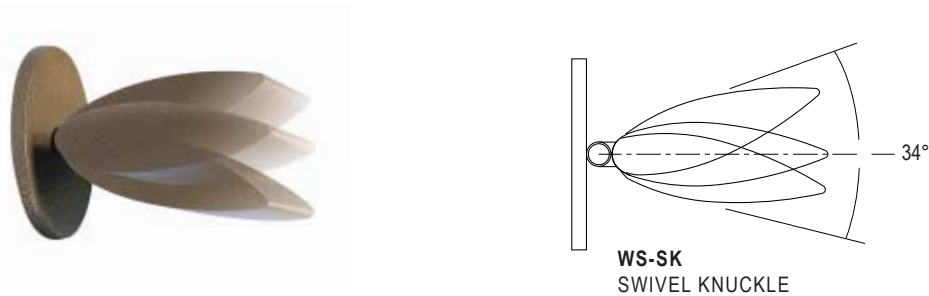

### SWIVEL KNUCKLES

OUR OPTIONAL SWIVEL KNUCKLE ALLOWS FOR 34° ADJUSTMENT (17° UP OR DOWN) FOR OPTIMUM LIGHT DIRECTION