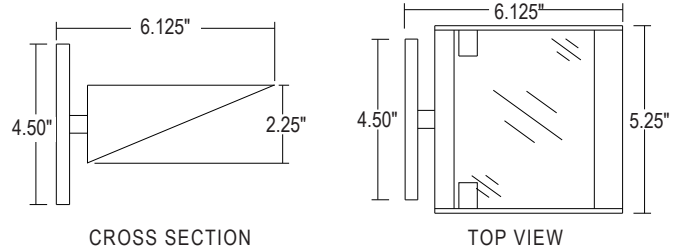

PROJECT

TYPE

- Formed Steel Housing
- Square Backplate standard
- Specular Reflector
- 100 Watt or 150 Watt BA15D base Halogen Lamping
  (order separately or by others)
- Clear Tempered Protective Lens standard
- Rich Powder Coat Finish
- Recommended Mounting Box: 4" Octagonal
- UL and CUL Listed Damp Location