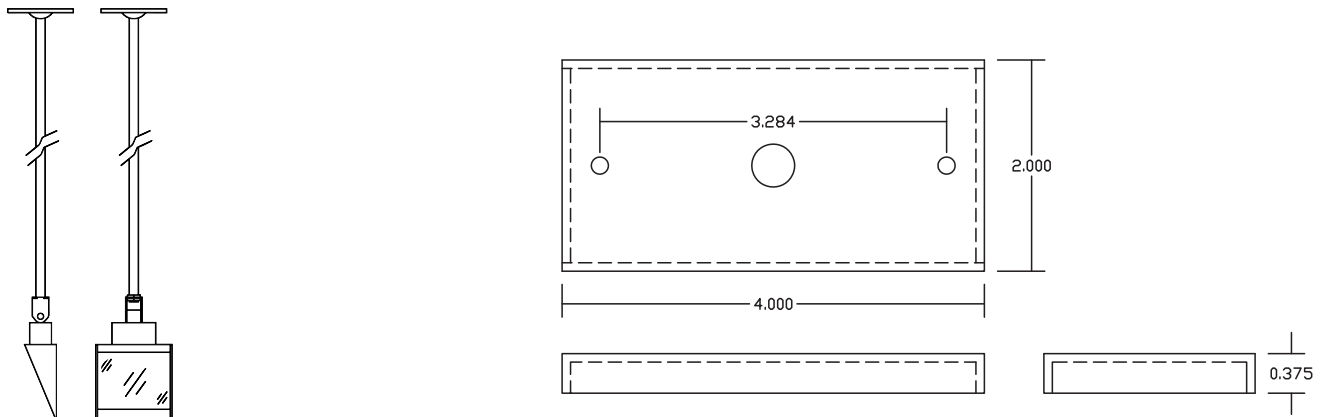

CUSTOMIZATION

CUSTOM ACCESSORIES ARE AVAILABLE INCLUDING STEMS, SHIELDING, SHROUDS AND BACKPLATES. PLEASE CONSULT THE FACTORY ON YOUR CUSTOM DESIGNED PROJECT.