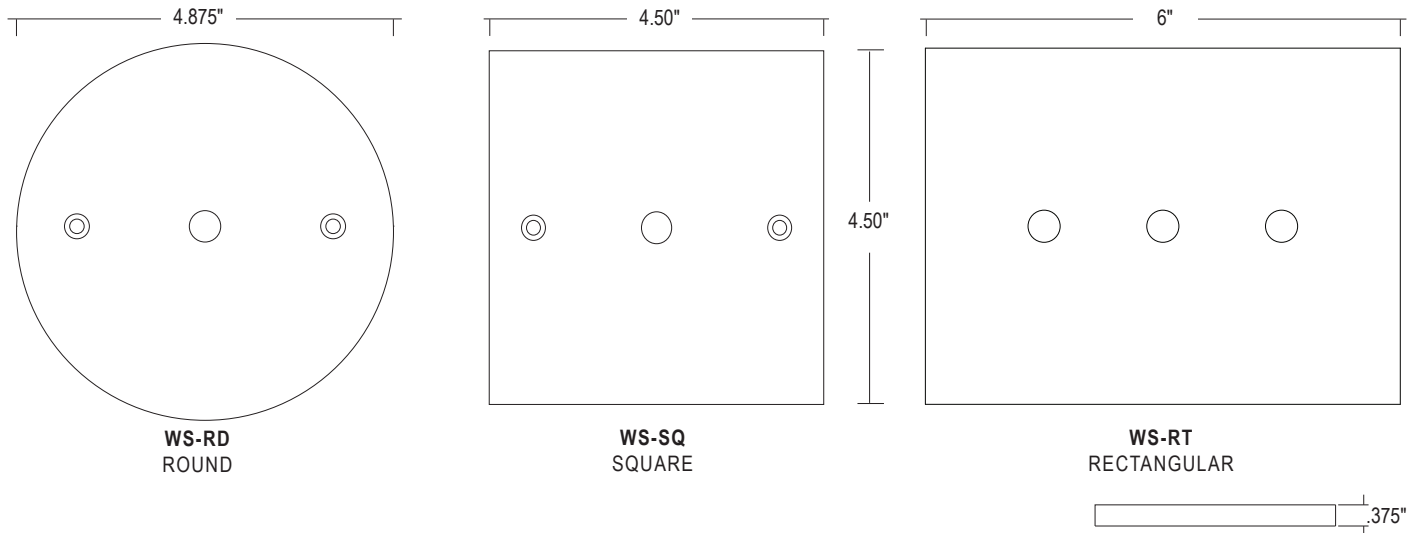

### SWIVEL KNUCKLES

OUR OPTIONAL SWIVEL KNUCKLE ALLOWS FOR 34° ADJUSTMENT (17° UP OR DOWN) FOR OPTIMUM LIGHT DIRECTION