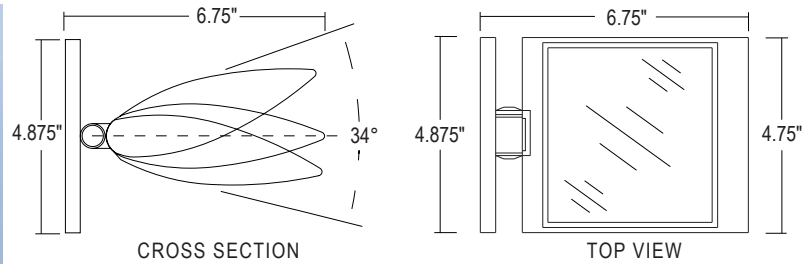

**WS 6230-LED-ELV-1**  
**The LED Varial™**  
ADJUSTABLE LED WALL SCONCE

**PROJECT**

**TYPE**

- Cast Aluminum Housing
- Round Backplate standard
- Adjustable Housing with Swivel Knuckle  
*allows for 34° adjustment (17° up or down)*
- 2,600 Lumens, 20 Watts
- 130 Lumens per Watt
- 120V AC ELV LED Dimming Compatible
- Dimming to 15% standard  
(Dimming to 0% possible with select controls)
- Clear Micro Prismatic Lens standard
- Rich Powder Coat Finish
- Recommended Mounting Box: 4" Octagonal
- UL and CUL Listed Damp Location