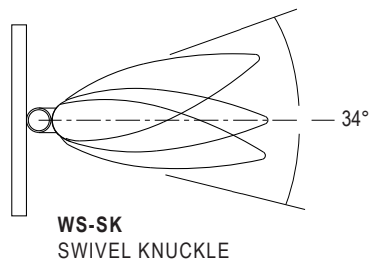

WALL SCONCE BACKPLATES

OUR WALL SCONCE FIXTURES COME STANDARD WITH ROUND, SQUARE OR RECTANGULAR BACKPLATES IN MATCHING POWDERCOAT FINISHES

SWIVEL KNUCKLES

OUR OPTIONAL SWIVEL KNUCKLE ALLOWS FOR 34° ADJUSTMENT (17° UP OR DOWN) FOR OPTIMUM LIGHT DIRECTION