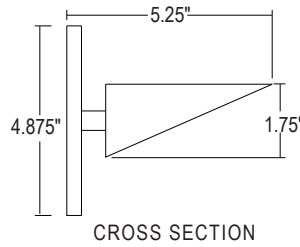

PROJECT

TYPE

- Cast Aluminum Housing
- Round Backplate standard
- Specular Reflector
- 100 Watt or 150 Watt BA15D base Halogen Lamping
(order separately or by others)
- Clear Tempered Protective Lens standard
- Rich Powder Coat Finish
- Recommended Mounting Box: 4" Octagonal
- UL and CUL Listed Damp Location