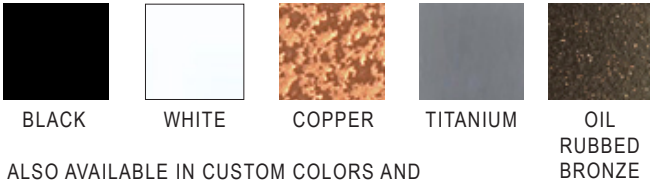

PROJECT

TYPE

- Cast Aluminum Housing
- Round Backplate standard
- Specular Reflector
- 100 Watt or 150 Watt BA15D base Halogen Lamping
(order separately or by others)
- Clear Tempered Protective Lens standard
- Rich Powder Coat Finish
- Recommended Mounting Box: 4" Octagonal
- UL and CUL Listed Damp Location

Modifications and custom configurations are available.
 Please consult factory.

ALSO AVAILABLE IN CUSTOM COLORS AND
 RAW CAST ALUMINUM (NO FINISH)

ORDERING FORMAT

<u>SERIES</u>	<u>FINISH</u>	<u>OPTIONAL ACCESSORIES</u>		
WS-6215-HAL The Wedge™	WHP White Powder Coat	<u>DIFFUSER</u> WS-SD-S1 Saw Tooth Diffuser	<u>ADJUSTMENT</u> WS-SK Swivel Knuckle allows for 34° adjustment (17° up or down) <small>Finish selection will match fixture unless otherwise specified.</small>	<u>BACKPLATE</u> WS-RD Round Backplate (standard with fixture)
	BLP Black Powder Coat	<u>LENS</u> WS-L-S1-CL Clear Tempered Protective Lens (standard with fixture)		WS-SQ Square Backplate <small>Finish selection will match fixture unless otherwise specified.</small>
	COP Copper Powder Coat	WS-L-S1-FR Frosted Tempered Protective Lens	<u>HALOGEN LAMP</u> WS-Q-100-DC Frosted 100W BA15D Base Lamp	
	TTP Titanium Powder Coat		WS-Q-150-DC Frosted 150W BA15D Base Lamp	
	OBP Oil Rubbed Bronze Powder Coat			
	RAW Raw Cast Aluminum (no finish)			
	CC Custom Color			

RICH, DURABLE POWDER COAT FINISHES

WHP
WHITE POWDER COAT

BLP
BLACK POWDER COAT

TTP
TITANIUM POWDER COAT

OBP
OIL RUBBED BRONZE POWDER COAT

COP
COPPER POWDER COAT

ALSO AVAILABLE IN
RAW RAW CAST ALUMINUM
(NO FINISH)
CC CUSTOM COLORS