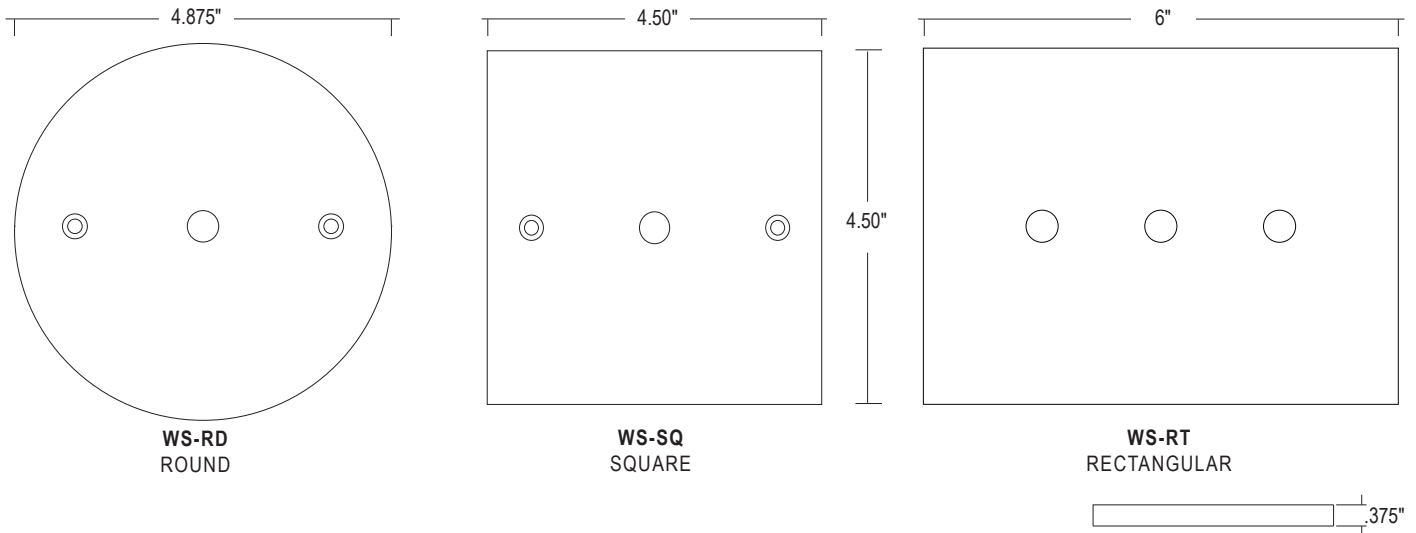

WALL SCONCE BACKPLATES

OUR WALL SCONCE FIXTURES COME STANDARD WITH ROUND, SQUARE OR RECTANGULAR BACKPLATES IN MATCHING POWDERCOAT FINISHES

SWIVEL KNUCKLES

OUR OPTIONAL SWIVEL KNUCKLE ALLOWS FOR 34° ADJUSTMENT (17° UP OR DOWN) FOR OPTIMUM LIGHT DIRECTION