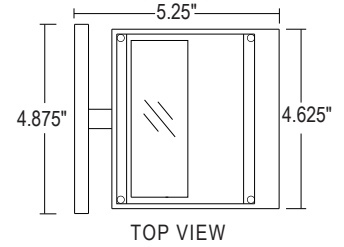

PROJECT

TYPE

- Cast Aluminum Housing
- Round Backplate standard
- Specular Reflector
- 100 Watt or 150 Watt BA15D base Halogen Lamping
(order separately or by others)
- Clear Tempered Protective Lens standard
- Rich Powder Coat Finish
- Recommended Mounting Box: 4" Octagonal
- UL and CUL Listed Damp Location