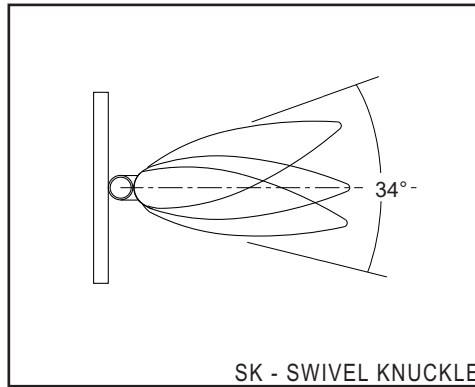

OUR OPTIONAL SWIVEL KNUCKLE ALLOWS FOR 17° ADJUSTMENT (UP OR DOWN) FOR OPTIMUM LIGHT DIRECTION

4 7/8" ROUND BACKPLATES CAN BE REPLACED WITH 4 1/2" SQUARE BACKPLATES IN MATCHING POWDERCOAT FINISHES

FIXTURE ACCESSORIES ARE AVAILABLE, INCLUDING SAW TOOTH DIFFUSERS AND FROSTED LENSES TO MINIMIZE FILAMENT STRIATION