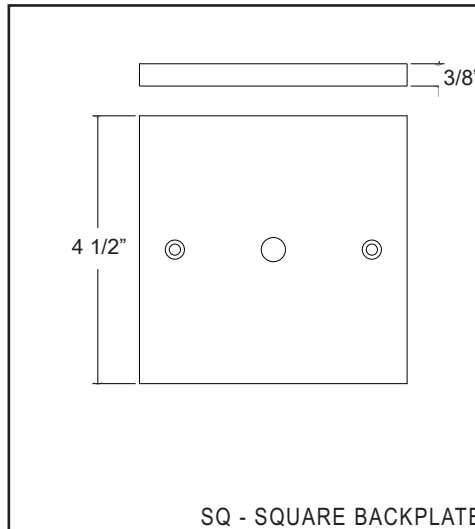

OUR OPTIONAL SWIVEL KNUCKLE ALLOWS FOR 17° ADJUSTMENT (UP OR DOWN) FOR OPTIMUM LIGHT DIRECTION

4 7/8" ROUND BACKPLATES CAN BE REPLACED WITH 4 1/2" SQUARE BACKPLATES IN MATCHING POWDERCOAT FINISHES

FIXTURE ACCESSORIES ARE AVAILABLE, INCLUDING SAW TOOTH DIFFUSERS AND FROSTED LENSES TO MINIMIZE FILAMENT STRIATION