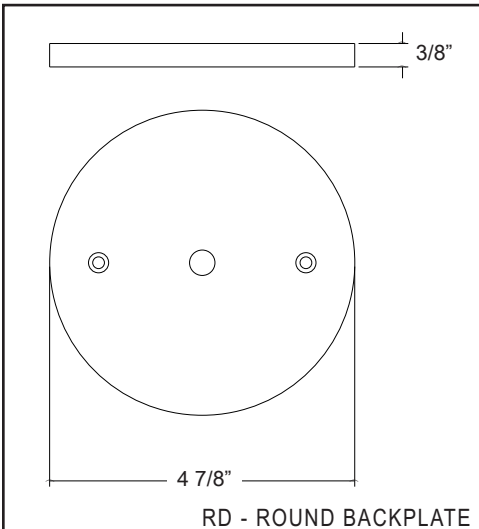

OUR OPTIONAL SWIVEL KNUCKLE ALLOWS FOR 17° ADJUSTMENT (UP OR DOWN) FOR OPTIMUM LIGHT DIRECTION

4 7/8" ROUND BACKPLATES CAN BE REPLACED WITH 4 1/2" SQUARE BACKPLATES IN MATCHING POWDERCOAT FINISHES

FIXTURE ACCESSORIES ARE AVAILABLE, INCLUDING SAW TOOTH DIFFUSERS AND FROSTED LENSES TO MINIMIZE FILAMENT STRIATION