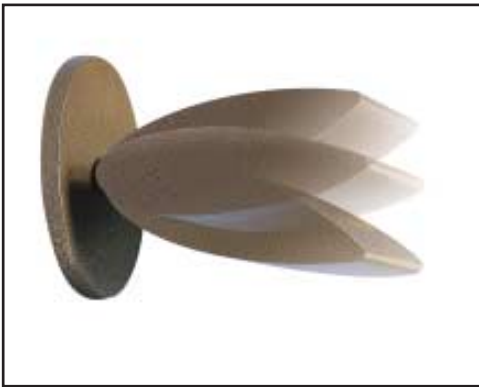

OUR OPTIONAL SWIVEL KNUCKLE ALLOWS FOR 17° ADJUSTMENT (UP OR DOWN) FOR OPTIMUM LIGHT DIRECTION

4 7/8" ROUND BACKPLATES CAN BE REPLACED WITH 4 1/2" SQUARE BACKPLATES IN MATCHING POWDERCOAT FINISHES