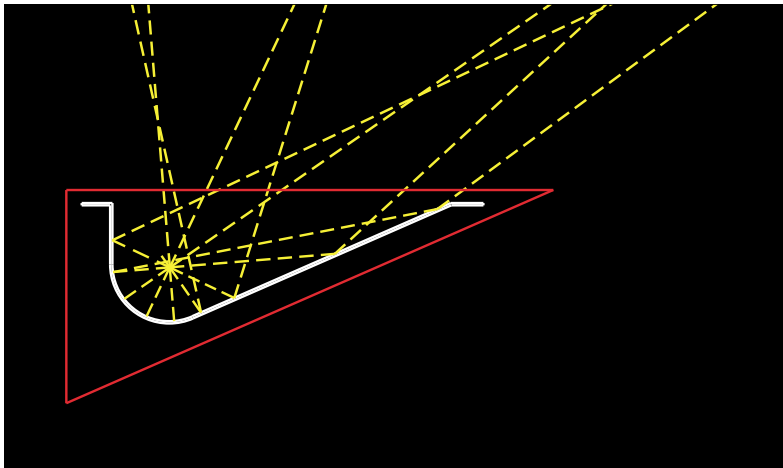

RICH, DURABLE POWDER COAT FINISHES

ALSO AVAILABLE IN
RAW RAW CAST ALUMINUM
CC CUSTOM COLOR

COMPUTER DESIGNED SPECULAR REFLECTORS (HALOGEN FIXTURES ONLY)