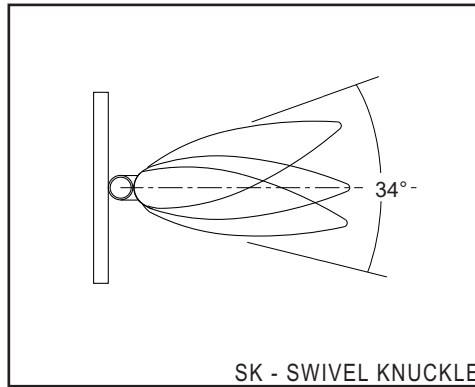

OUR OPTIONAL SWIVEL KNUCKLE ALLOWS FOR 17° ADJUSTMENT (UP OR DOWN) FOR OPTIMUM LIGHT DIRECTION

4 7/8" ROUND BACKPLATES CAN BE REPLACED WITH 4 1/2" SQUARE BACKPLATES IN MATCHING POWDERCOAT FINISHES