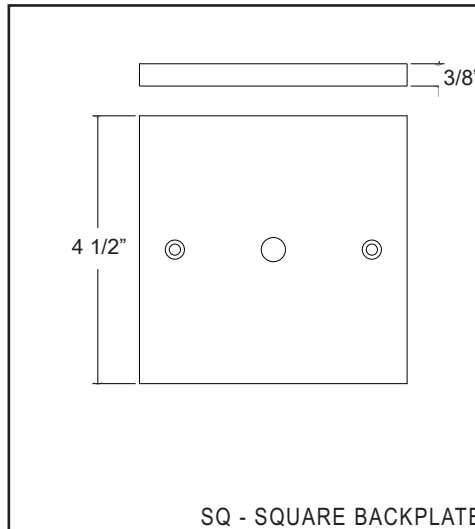

OUR OPTIONAL SWIVEL KNUCKLE ALLOWS FOR 17° ADJUSTMENT (UP OR DOWN) FOR OPTIMUM LIGHT DIRECTION

4 7/8" ROUND BACKPLATES CAN BE REPLACED WITH 4 1/2" SQUARE BACKPLATES IN MATCHING POWDERCOAT FINISHES

SAW TOOTH DIFFUSERS AND FROSTED LENSES ARE AVAILABLE TO MINIMIZE FILAMENT STRIATION