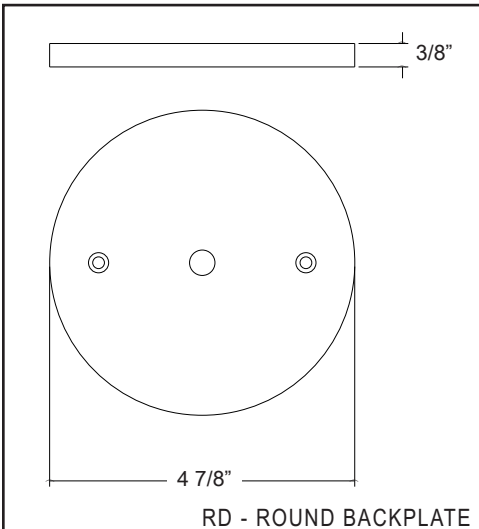

OUR OPTIONAL SWIVEL KNUCKLE ALLOWS FOR 17° ADJUSTMENT (UP OR DOWN) FOR OPTIMUM LIGHT DIRECTION

4 7/8" ROUND BACKPLATES CAN BE REPLACED WITH 4 1/2" SQUARE BACKPLATES IN MATCHING POWDERCOAT FINISHES

SAW TOOTH DIFFUSERS AND FROSTED LENSES ARE AVAILABLE TO MINIMIZE FILAMENT STRIATION