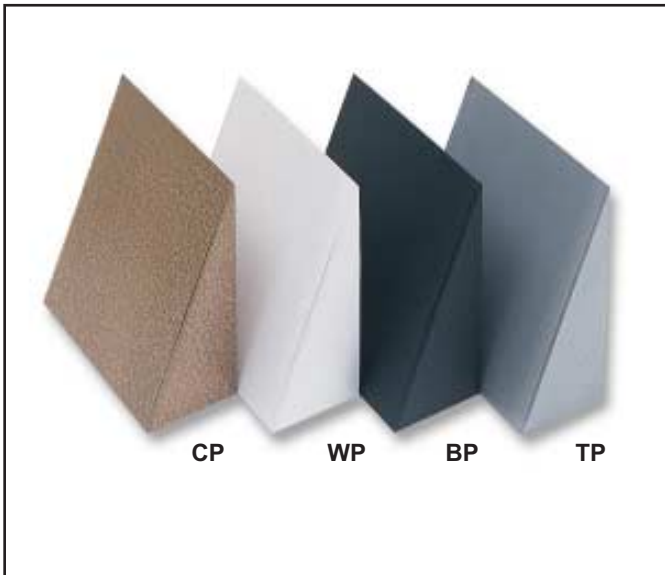

OUR OPTIONAL SWIVEL KNUCKLE ALLOWS FOR 17° ADJUSTMENT (UP OR DOWN) FOR OPTIMUM LIGHT DIRECTION

4 7/8" ROUND BACKPLATES CAN BE REPLACED WITH 4 1/2" SQUARE BACKPLATES IN MATCHING POWDERCOAT FINISHES

SAW TOOTH DIFFUSERS AND FROSTED LENSES ARE AVAILABLE TO MINIMIZE FILAMENT STRIATION

- WP** WHITE POWDER COAT
  - BP** BLACK POWDER COAT
  - CP** COPPER POWDER COAT
  - TP** TITANIUM POWDER COAT
  - OB** OIL RUBBED BRONZE POWDER COAT
- ALSO AVAILABLE IN  
**RAW** RAW CAST ALUMINUM OR  
**CC** CUSTOM COLOR