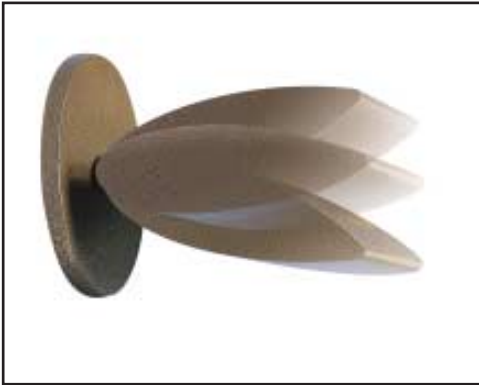

- Formed Aluminum Housing
- Rectangular Backplate
- Specular Reflector
- 2 Halogen DC Bayonet Frosted 100 Watt or 150 Watt Lamp
- Clear Tempered Protective Lens Standard
- Powder Coat Finish Options:
  - Black
  - White
  - Copper
  - Titanium
  - Oil Rubbed Bronze
  - Custom finishes are available
- Recommended Mounting Box: 4" Octagonal
- UL and CUL Listed Damp Location

#### ACCESSORIES

A complete line of optional accessories are available

- Saw Tooth Diffuser used to minimize filament striation
- Micro Prismatic Lens, Frosted Micro Prismatic Lens or Frosted Lens
- Swivel Knuckle Kit for 17° adjustment (up or down)

OUR OPTIONAL SWIVEL KNUCKLE ALLOWS FOR 17° ADJUSTMENT (UP OR DOWN) FOR OPTIMUM LIGHT DIRECTION

4 7/8" ROUND BACKPLATES CAN BE REPLACED WITH 4 1/2" SQUARE BACKPLATES IN MATCHING POWDERCOAT FINISHES

SAW TOOTH DIFFUSERS AND FROSTED LENSES ARE AVAILABLE TO MINIMIZE FILAMENT STRIATION