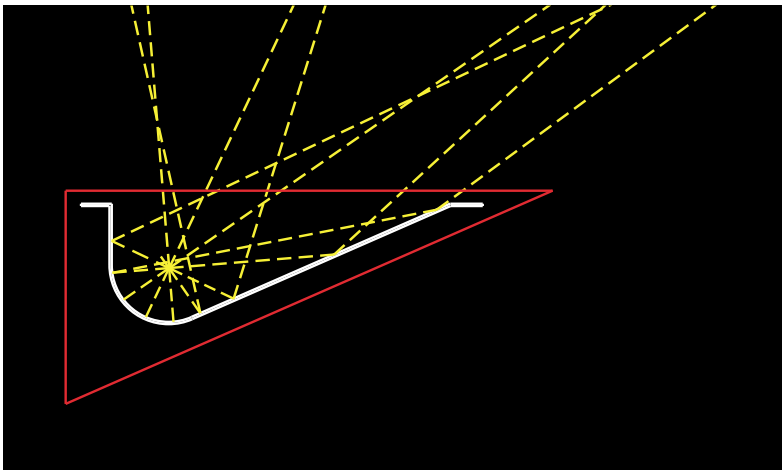

1. **WP** WHITE POWDER COAT
   - **BP** BLACK POWDER COAT
   - **CP** COPPER POWDER COAT
   - **TP** TITANIUM POWDER COAT
   - **OB** OIL RUBBED BRONZE POWDER COAT
2. ALSO AVAILABLE IN
   RAW RAW CAST ALUMINUM OR
   CC CUSTOM COLOR